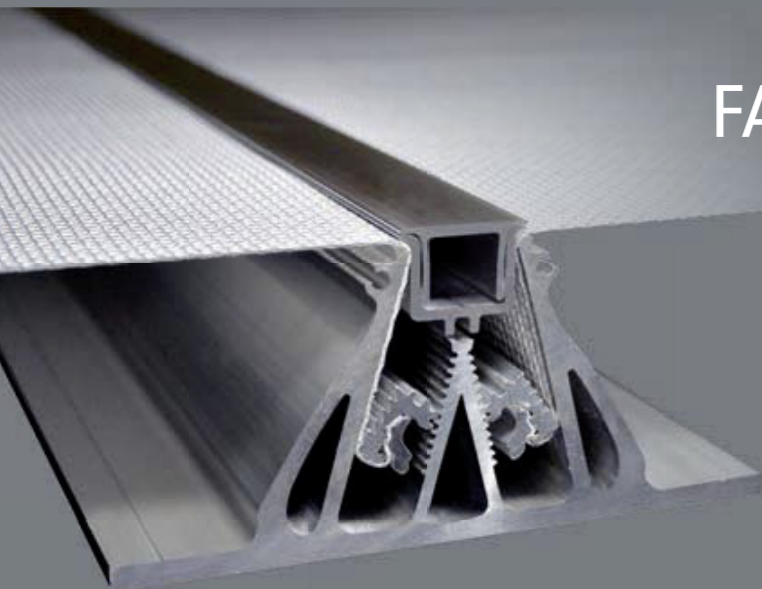

FACID[®]

The flexible facade

Part of Schüco

FACID – new options for façades

FACID – the textile façade as standard

Based on a patented clamping system, the FACID technology has been tried-and-tested worldwide for years and offers individual design freedom at attractive rates across the entire building lifecycle. If design or communication requirements change, the fabric can be changed quickly, easily and economically, without interfering with the fabric of the building and without disruption while the building is in use. The profile technology remains unchanged on the façade.

All of the standard materials for the durable FACID textile façade can be recycled by type after use.

FACID is efficient and
guaranteed to be sustainable

A photograph of a modern building with a curved facade. The facade is covered in large, rectangular, translucent panels that allow some light to pass through while obscuring the interior. The building is set against a clear blue sky. In the foreground, there are several young trees with green leaves. The overall aesthetic is clean and architectural.

FACID is long-lasting
and flexible

FACID 65 as a suspended, rear-ventilated and adapted façade.

Attachment scenario: 90° corner

Window attachment

FACID M as a suspended, rear-ventilated façade.

FACID Trimono sliding shutter.

FACID offers system solutions for every attachment scenario

FACID changes to suit your requirements

FACID provides screening, sun shading and protection from driving rain whilst ensuring the best possible views from inside to outside. With spanned window areas, the solar heat gain in the interior is therefore considerably reduced, the indoor climate is significantly improved and high-energy consumption air conditioning is often redundant. With FACID, free spaces and window areas can be permanently spanned, left uncovered or covered with movable units.