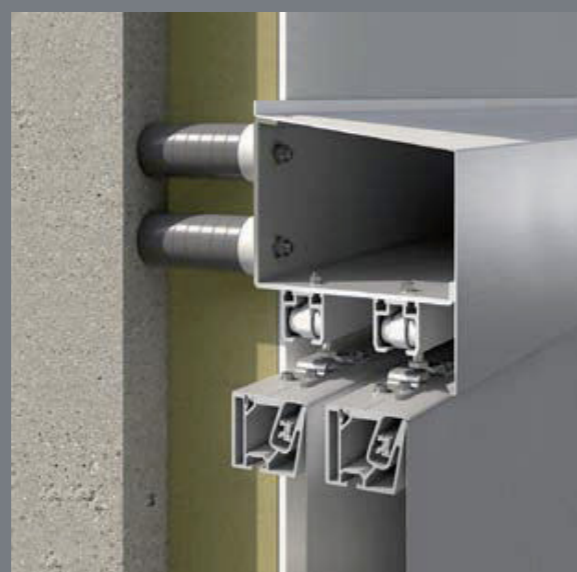

All of the standard materials for the durable FACID textile façade can be recycled by type after use.

FACID is efficient and
guaranteed to be sustainable

A photograph of a modern building with a curved facade. The facade is covered in large, rectangular, translucent panels that allow some light to pass through while obscuring the interior. The building is set against a clear blue sky. In the foreground, there are several young trees with green leaves. The overall aesthetic is clean and architectural.

FACID is long-lasting
and flexible

FACID 65 as a suspended, rear-ventilated and adapted façade.

Attachment scenario: 90° corner

Window attachment

FACID M as a suspended, rear-ventilated façade.

FACID Trimono sliding shutter.

FACID offers system solutions for every attachment scenario

FACID changes to suit your requirements

FACID provides screening, sun shading and protection from driving rain whilst ensuring the best possible views from inside to outside. With spanned window areas, the solar heat gain in the interior is therefore considerably reduced, the indoor climate is significantly improved and high-energy consumption air conditioning is often redundant. With FACID, free spaces and window areas can be permanently spanned, left uncovered or covered with movable units.

Digital printing and a wide range of colours for the fabric open up many new options for communicative use of the façade. This approach is supported by the transparent appearance as an interesting basis for illumination effects by means of back lighting and projection. A high degree of system reliability and simple work planning due to innovative system components enable efficient prefabrication and fast installation.