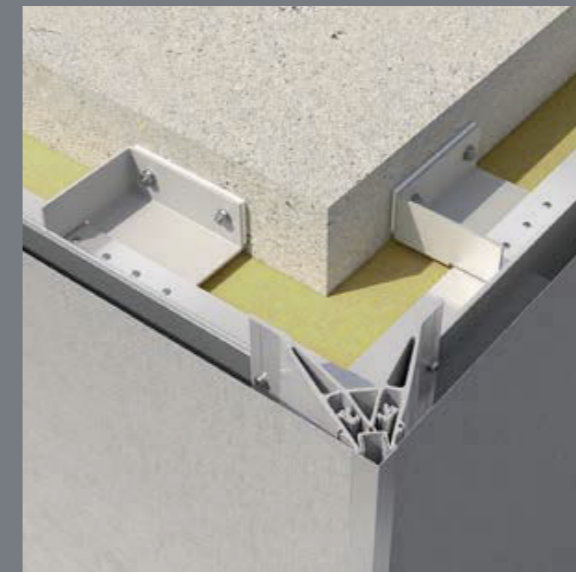

FACID[®]

The flexible facade

Part of Schüco

FACID – new options for façades

FACID – the textile façade as standard

Based on a patented clamping system, the FACID technology has been tried-and-tested worldwide for years and offers individual design freedom at attractive rates across the entire building lifecycle. If design or communication requirements change, the fabric can be changed quickly, easily and economically, without interfering with the fabric of the building and without disruption while the building is in use. The profile technology remains unchanged on the façade.

All of the standard materials for the durable FACID textile façade can be recycled by type after use.

FACID is efficient and
guaranteed to be sustainable

A photograph of a modern building with a curved facade. The facade is covered in large, rectangular, translucent panels that allow some light to pass through while obscuring the interior. The building is set against a clear blue sky. In the foreground, there are several young trees with green leaves. The overall aesthetic is clean and architectural.

FACID is long-lasting
and flexible

FACID 65 as a suspended, rear-ventilated and adapted façade.

Attachment scenario: 90° corner

Window attachment

FACID M as a suspended, rear-ventilated façade.

FACID Trimono sliding shutter.

FACID offers system solutions for every attachment scenario

FACID changes to suit your requirements

FACID provides screening, sun shading and protection from driving rain whilst ensuring the best possible views from inside to outside. With spanned window areas, the solar heat gain in the interior is therefore considerably reduced, the indoor climate is significantly improved and high-energy consumption air conditioning is often redundant. With FACID, free spaces and window areas can be permanently spanned, left uncovered or covered with movable units.