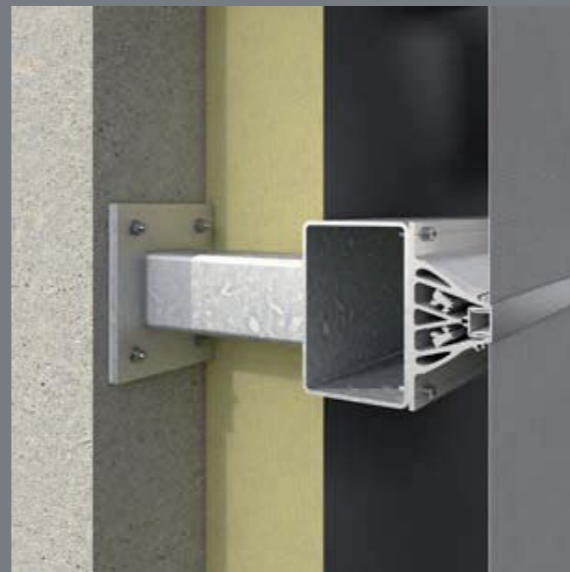

FACID[®]

The flexible facade

Part of Schüco

FACID – new options for façades

FACID – the textile façade as standard

Based on a patented clamping system, the FACID technology has been tried-and-tested worldwide for years and offers individual design freedom at attractive rates across the entire building lifecycle. If design or communication requirements change, the fabric can be changed quickly, easily and economically, without interfering with the fabric of the building and without disruption while the building is in use. The profile technology remains unchanged on the façade.

All of the standard materials for the durable FACID textile façade can be recycled by type after use.

FACID is efficient and
guaranteed to be sustainable

A photograph of a modern building with a curved facade. The facade is covered in large, rectangular, translucent panels that allow some light to pass through while obscuring the interior. The building is set against a clear blue sky. In the foreground, there are several young trees with green leaves. The overall aesthetic is clean and architectural.

FACID is long-lasting
and flexible

FACID 65 as a suspended, rear-ventilated and adapted façade.

Attachment scenario: 90° corner

Window attachment

FACID M as a suspended, rear-ventilated façade.

FACID Trimono sliding shutter.

FACID offers system solutions for every attachment scenario

FACID changes to suit your requirements

FACID provides screening, sun shading and protection from driving rain whilst ensuring the best possible views from inside to outside. With spanned window areas, the solar heat gain in the interior is therefore considerably reduced, the indoor climate is significantly improved and high-energy consumption air conditioning is often redundant. With FACID, free spaces and window areas can be permanently spanned, left uncovered or covered with movable units.